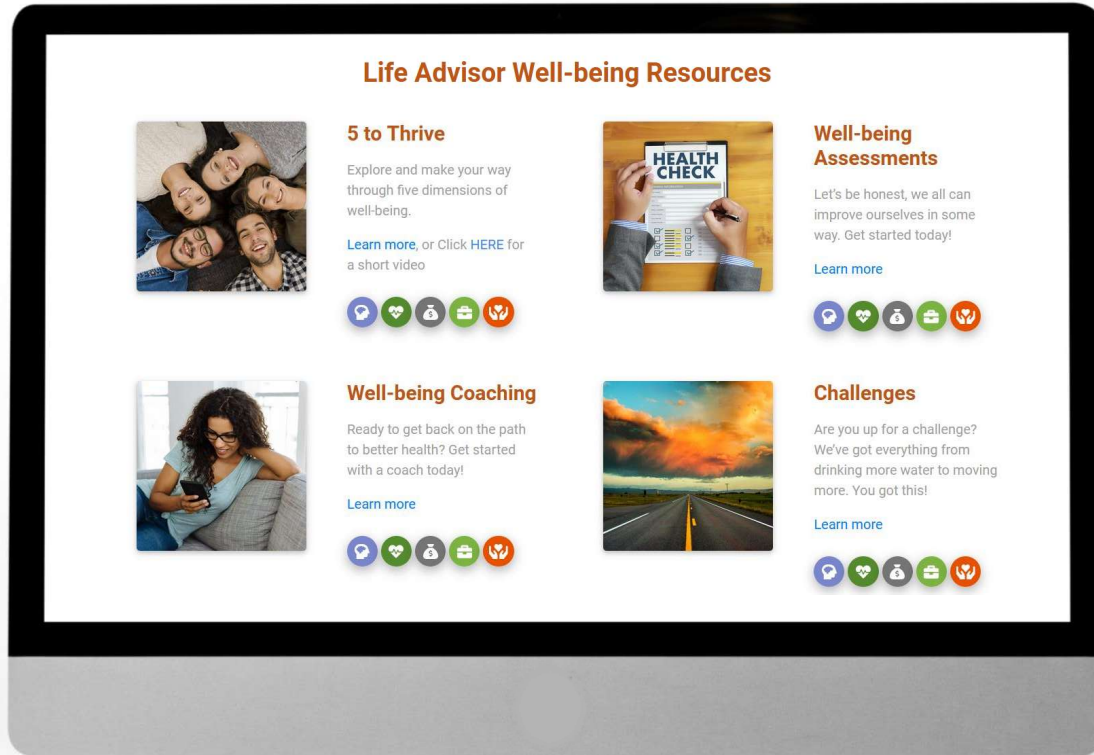

## COUNSELING

- Short-term, solution-focused
- 1-5 Sessions
- In-person, telephonic or video
- Licensed Counselors

# STUDENT LIFE ADVISOR WELL-BEING PORTAL

- StudentLifeAdvisor.com
- Log in with school name and school city
- Find information on topics such as: feelings, success in school, being healthy, how to stay safe.